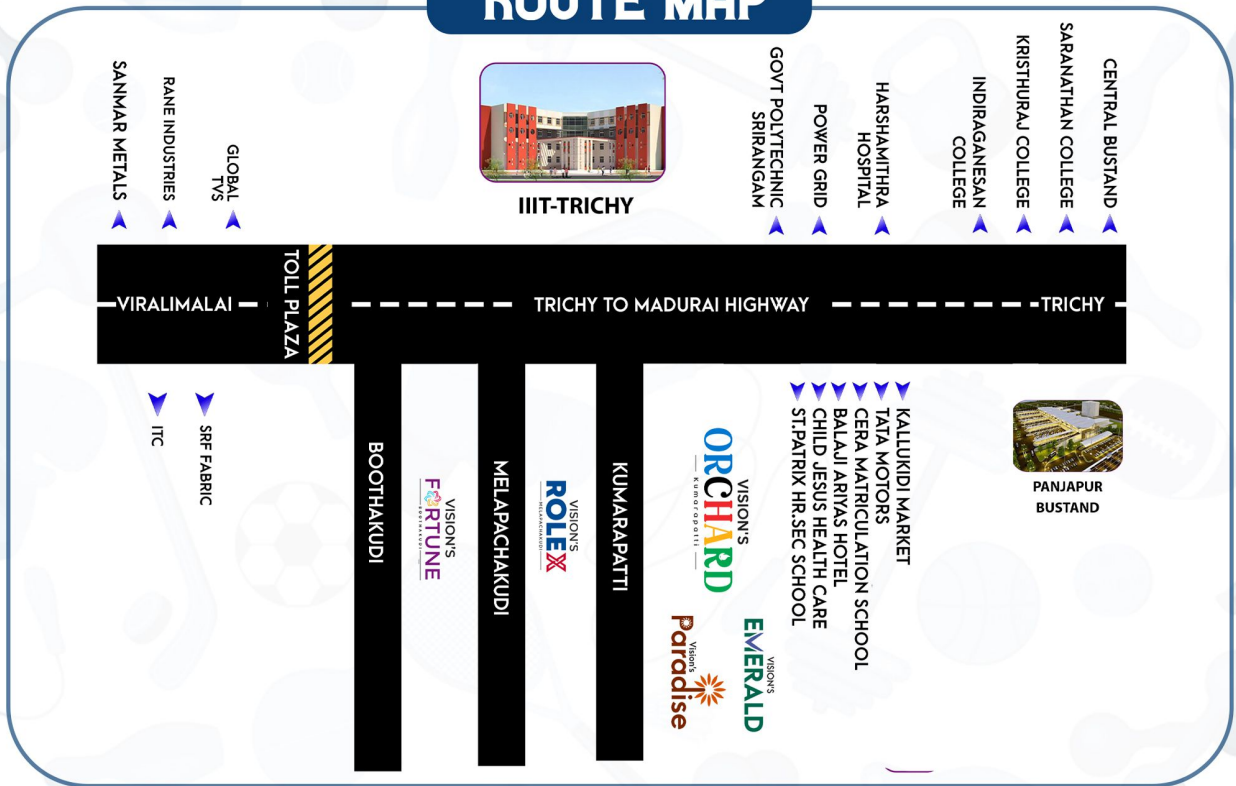

ROUTE MAP

Amenities & Features

BLACK TOP
TARRED ROADS

AUTOMATIC SOLAR
STREET LIGHTS

24/7 CCTV
Surveillance

Fully Compounded
Gated Community

Well Developed
Park & Sports Area

Outdoor
Chess & Table tennis

Grand Arch &
Security Gate

Well Developed
Avenue Trees

**Get your Friends as
your Neighbours and
get rewarded too !**

Head Office: 2nd street, ashoknagar, RMS colony, karumandabam ,Trichy 620001.
Branch Office: Chennai (Ekkattuthangal & Anna nagar)